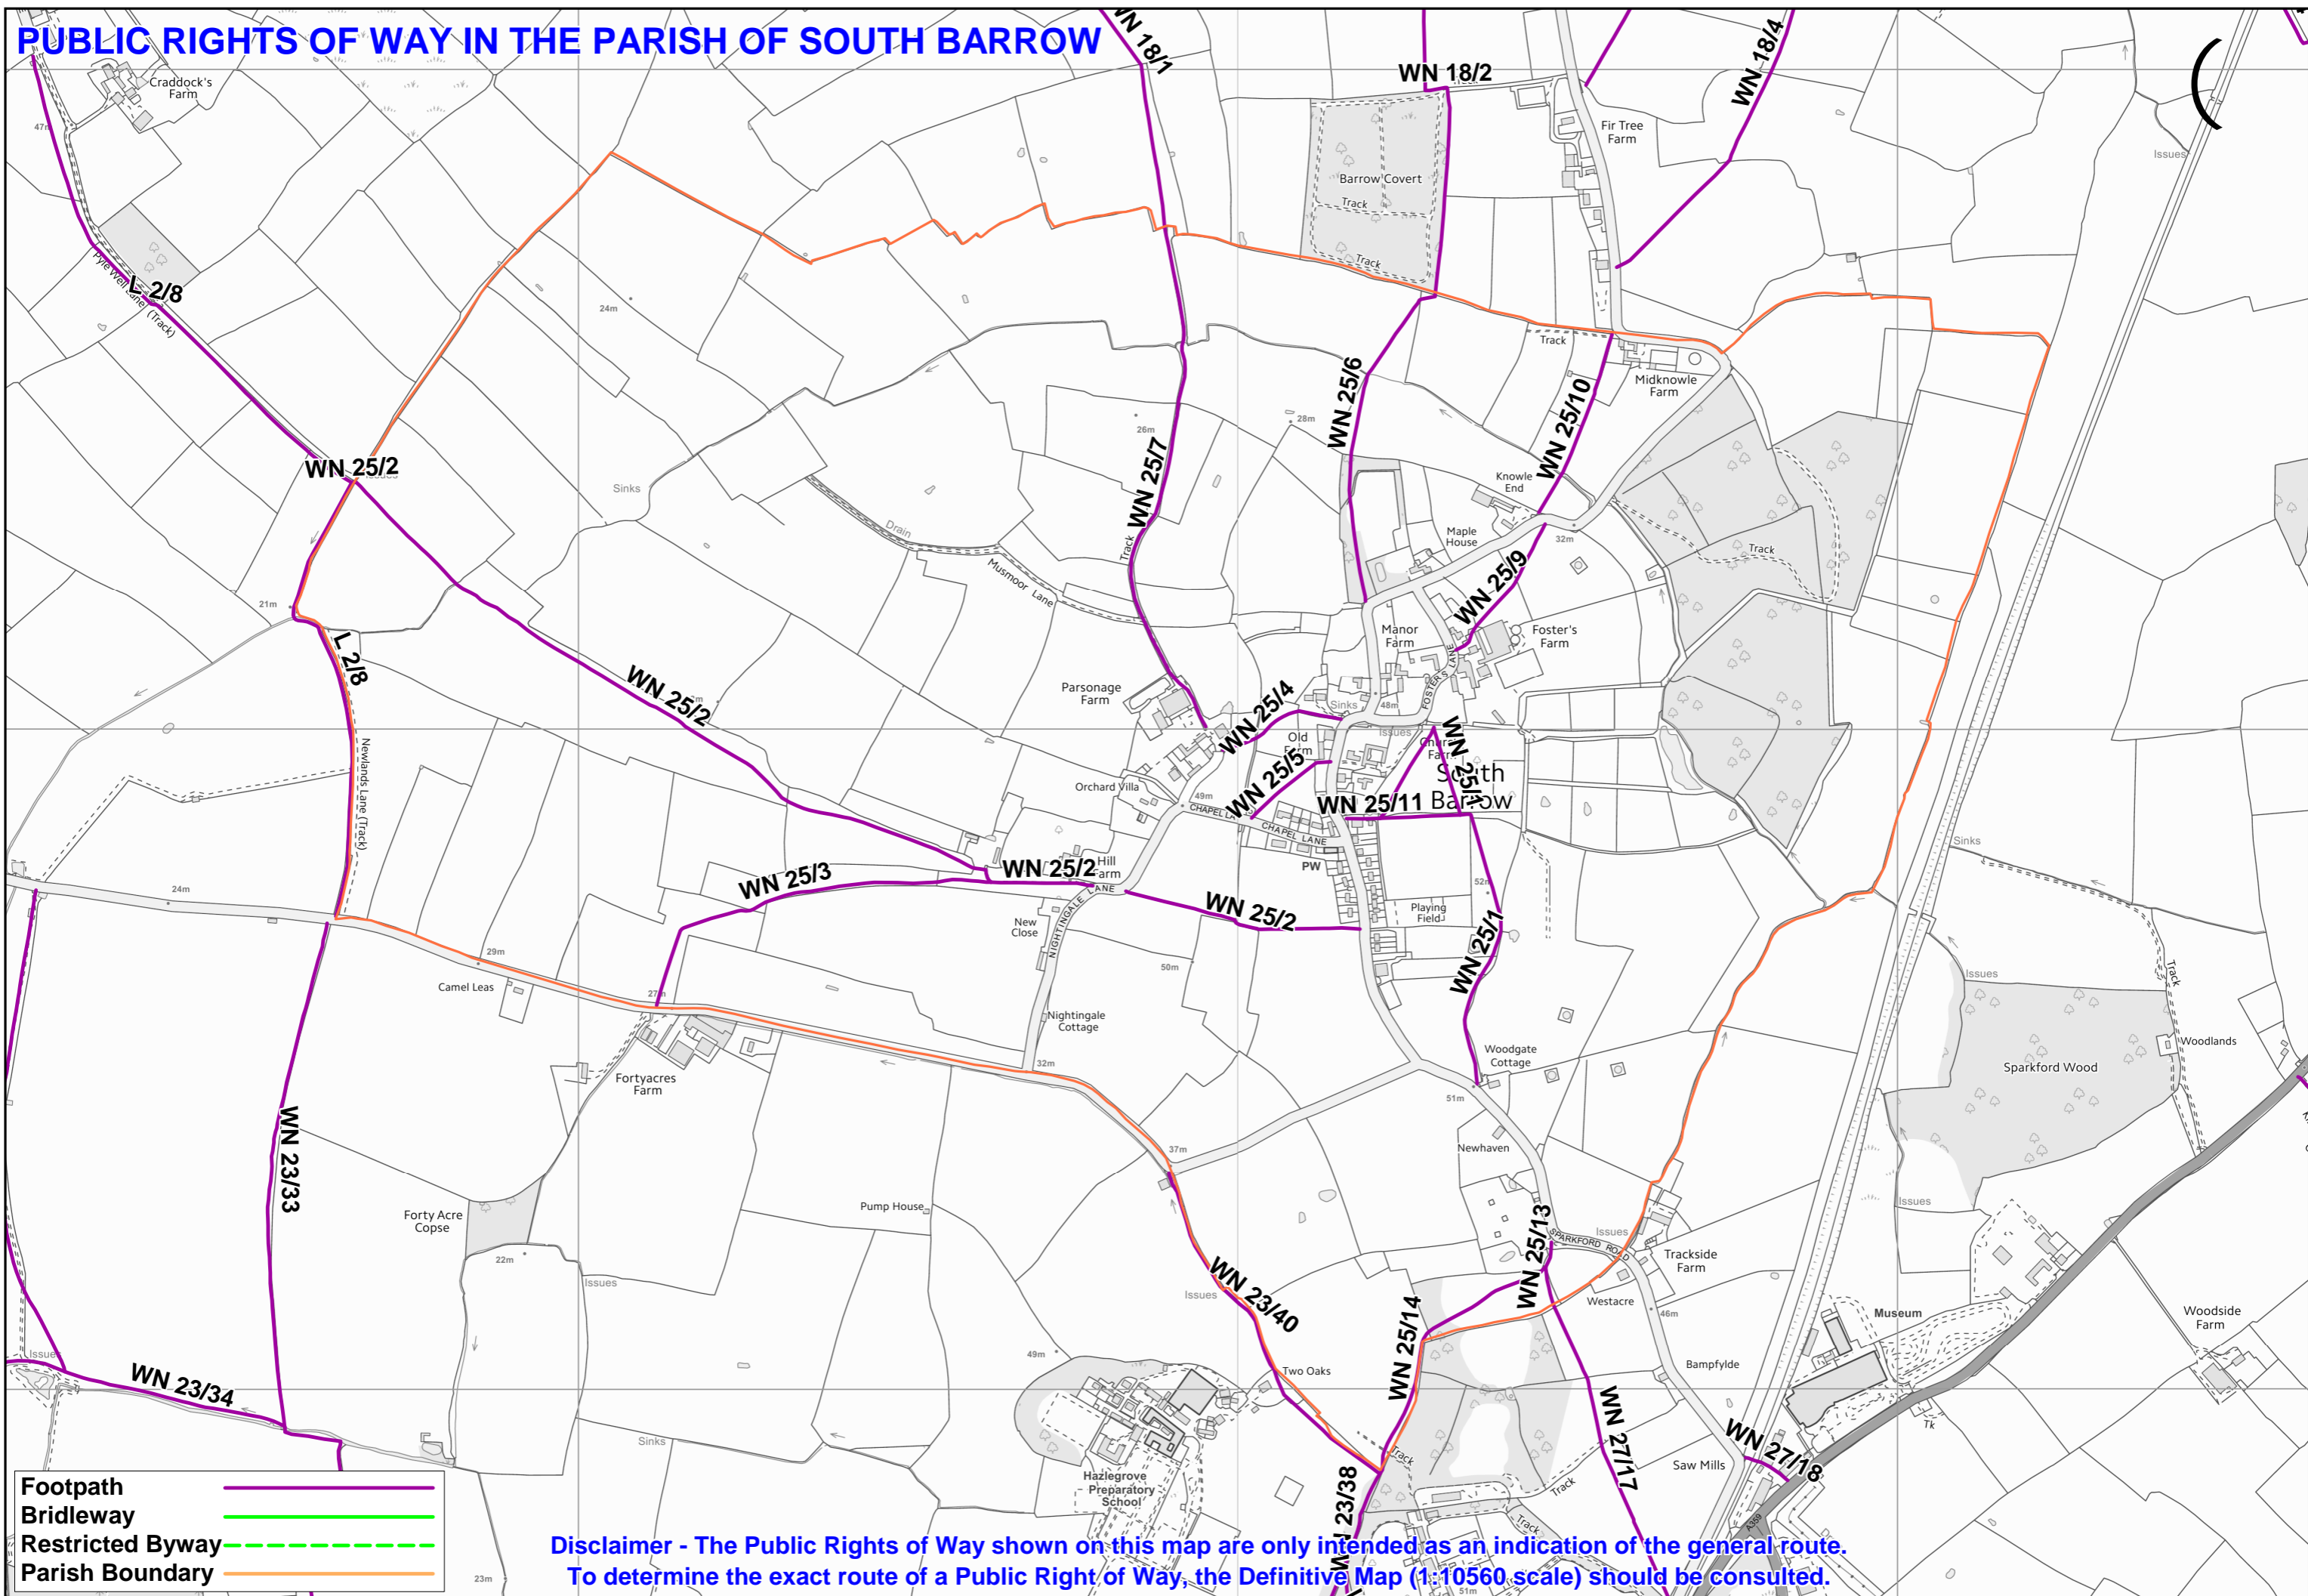

PUBLIC RIGHTS OF WAY IN THE PARISH OF SOUTH BARROW

Footpath	
Bridleway	
Restricted Byway	
Parish Boundary	

Disclaimer - The Public Rights of Way shown on this map are only intended as an indication of the general route. To determine the exact route of a Public Right of Way, the Definitive Map (1:10560 scale) should be consulted.