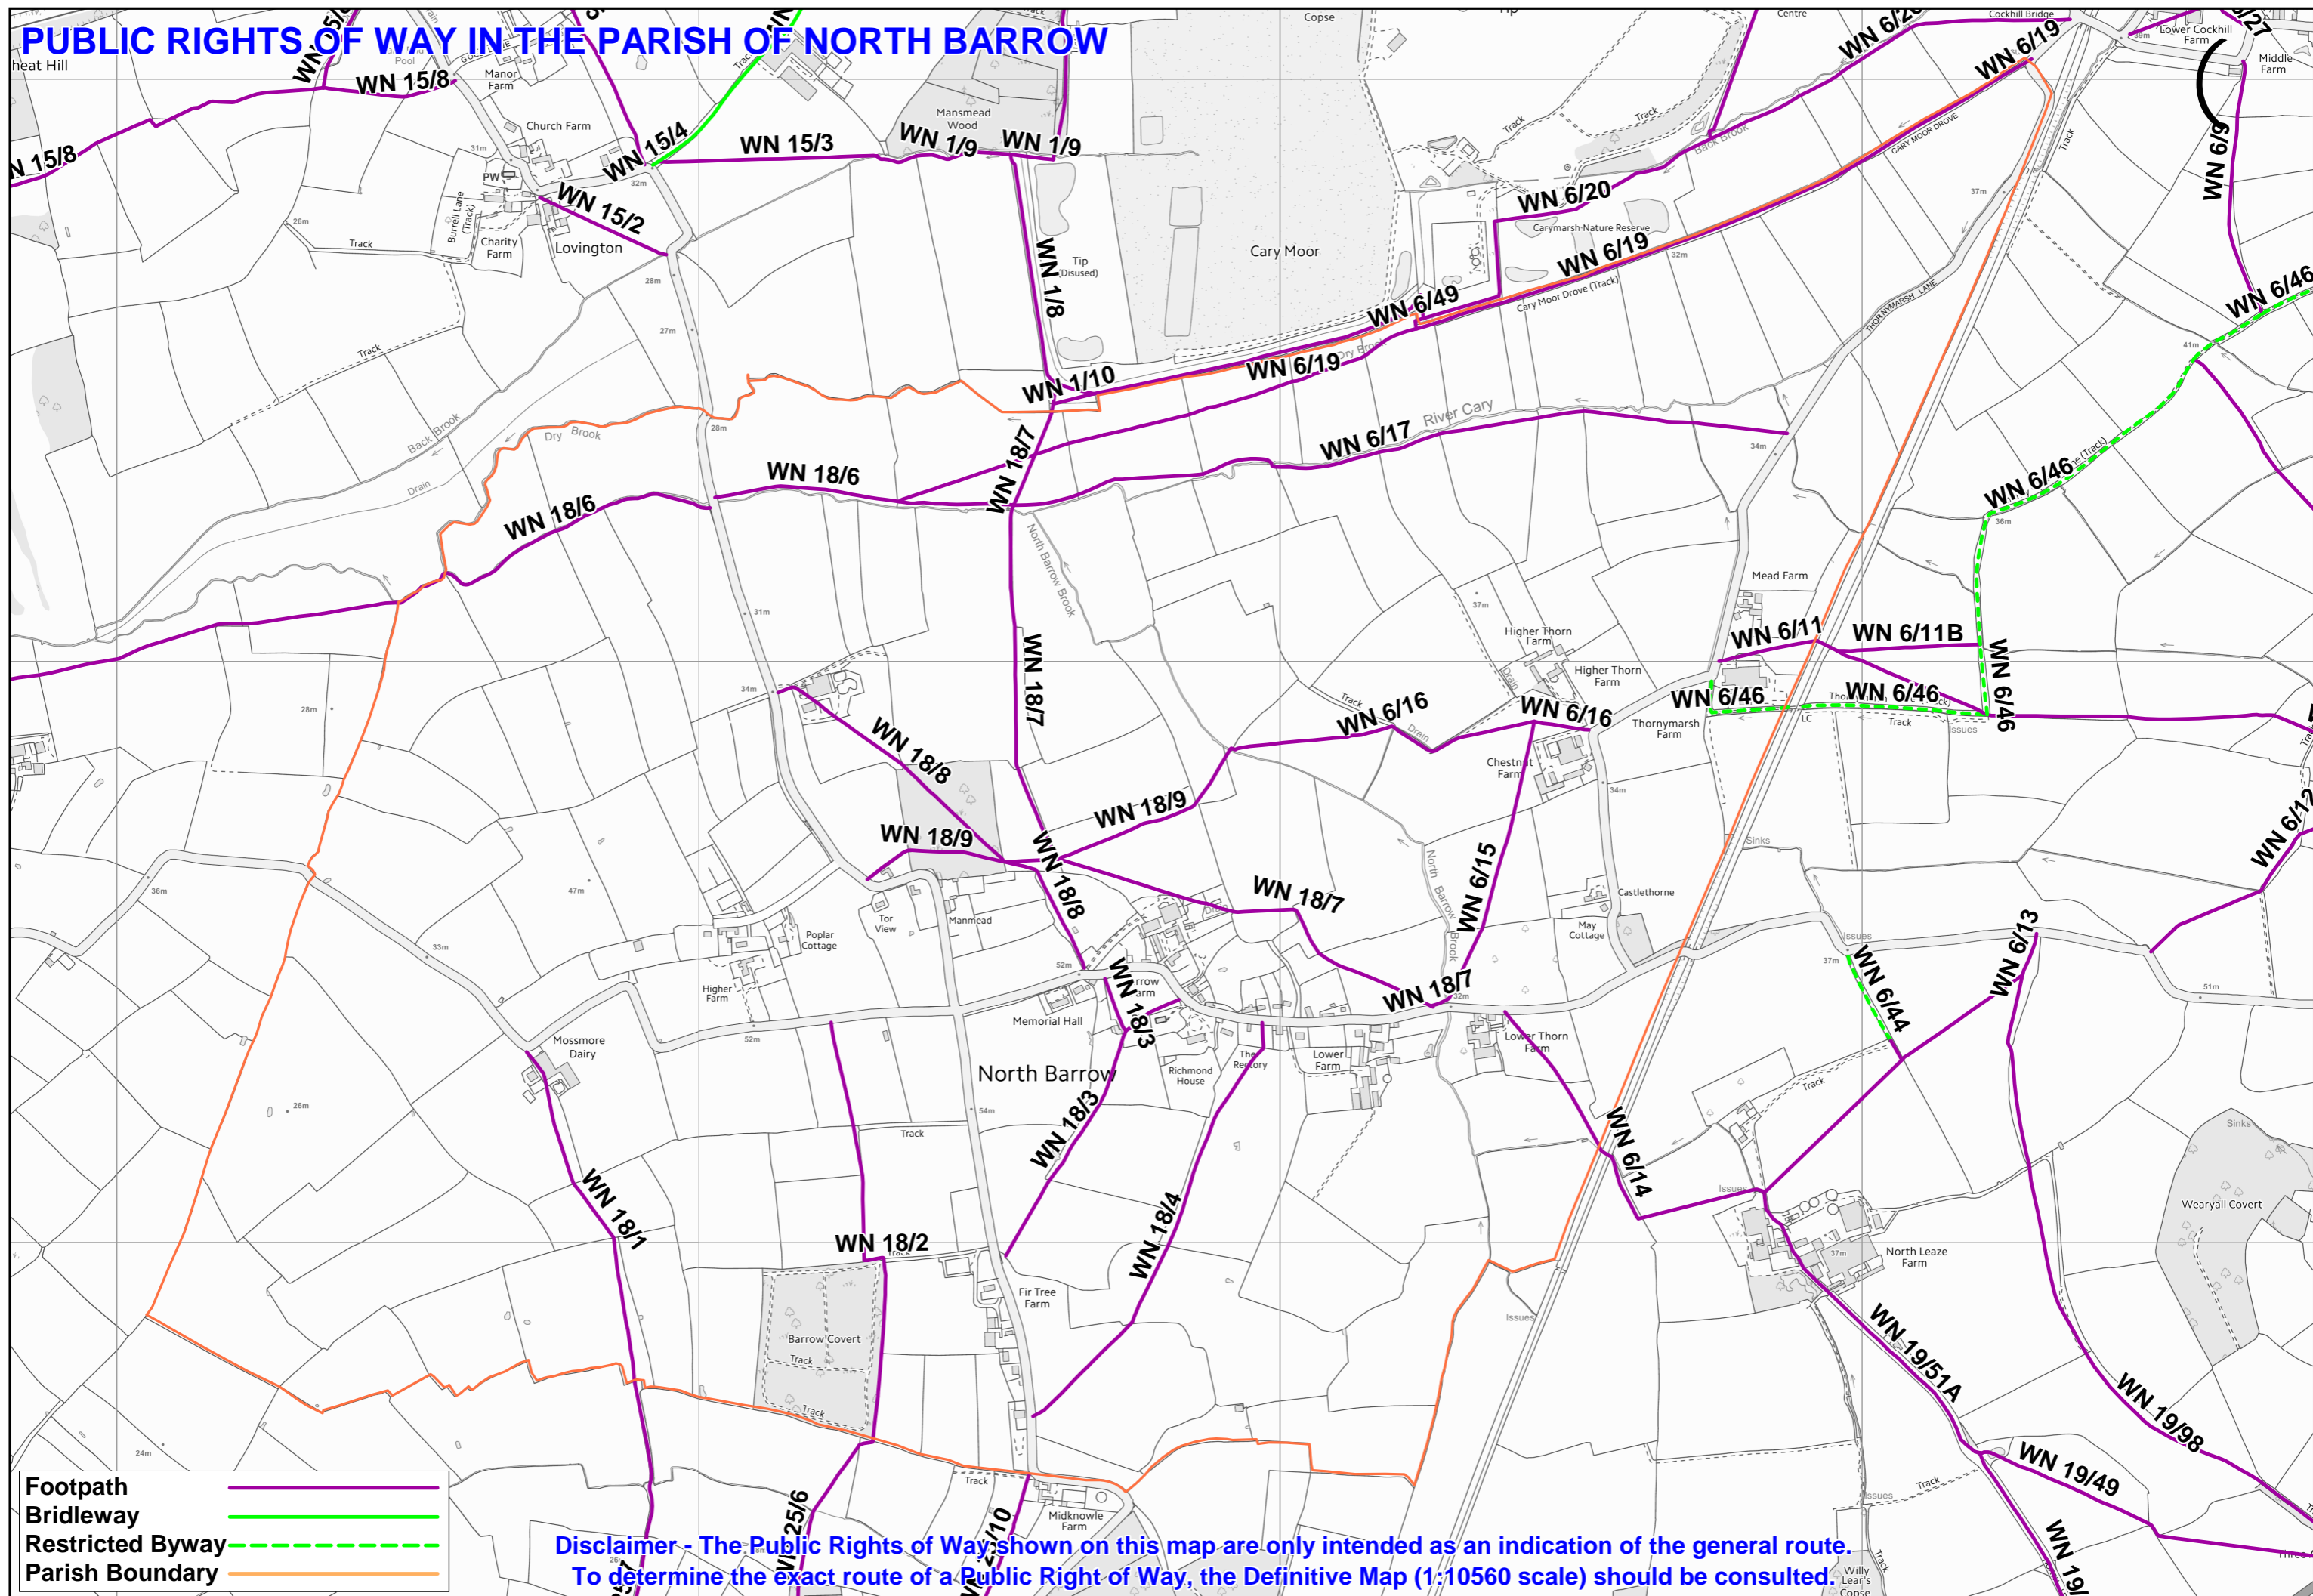

# PUBLIC RIGHTS OF WAY IN THE PARISH OF NORTH BARROW

Footpath	
Bridleway	
Restricted Byway	
Parish Boundary	

**Disclaimer - The Public Rights of Way shown on this map are only intended as an indication of the general route. To determine the exact route of a Public Right of Way, the Definitive Map (1:10560 scale) should be consulted.**