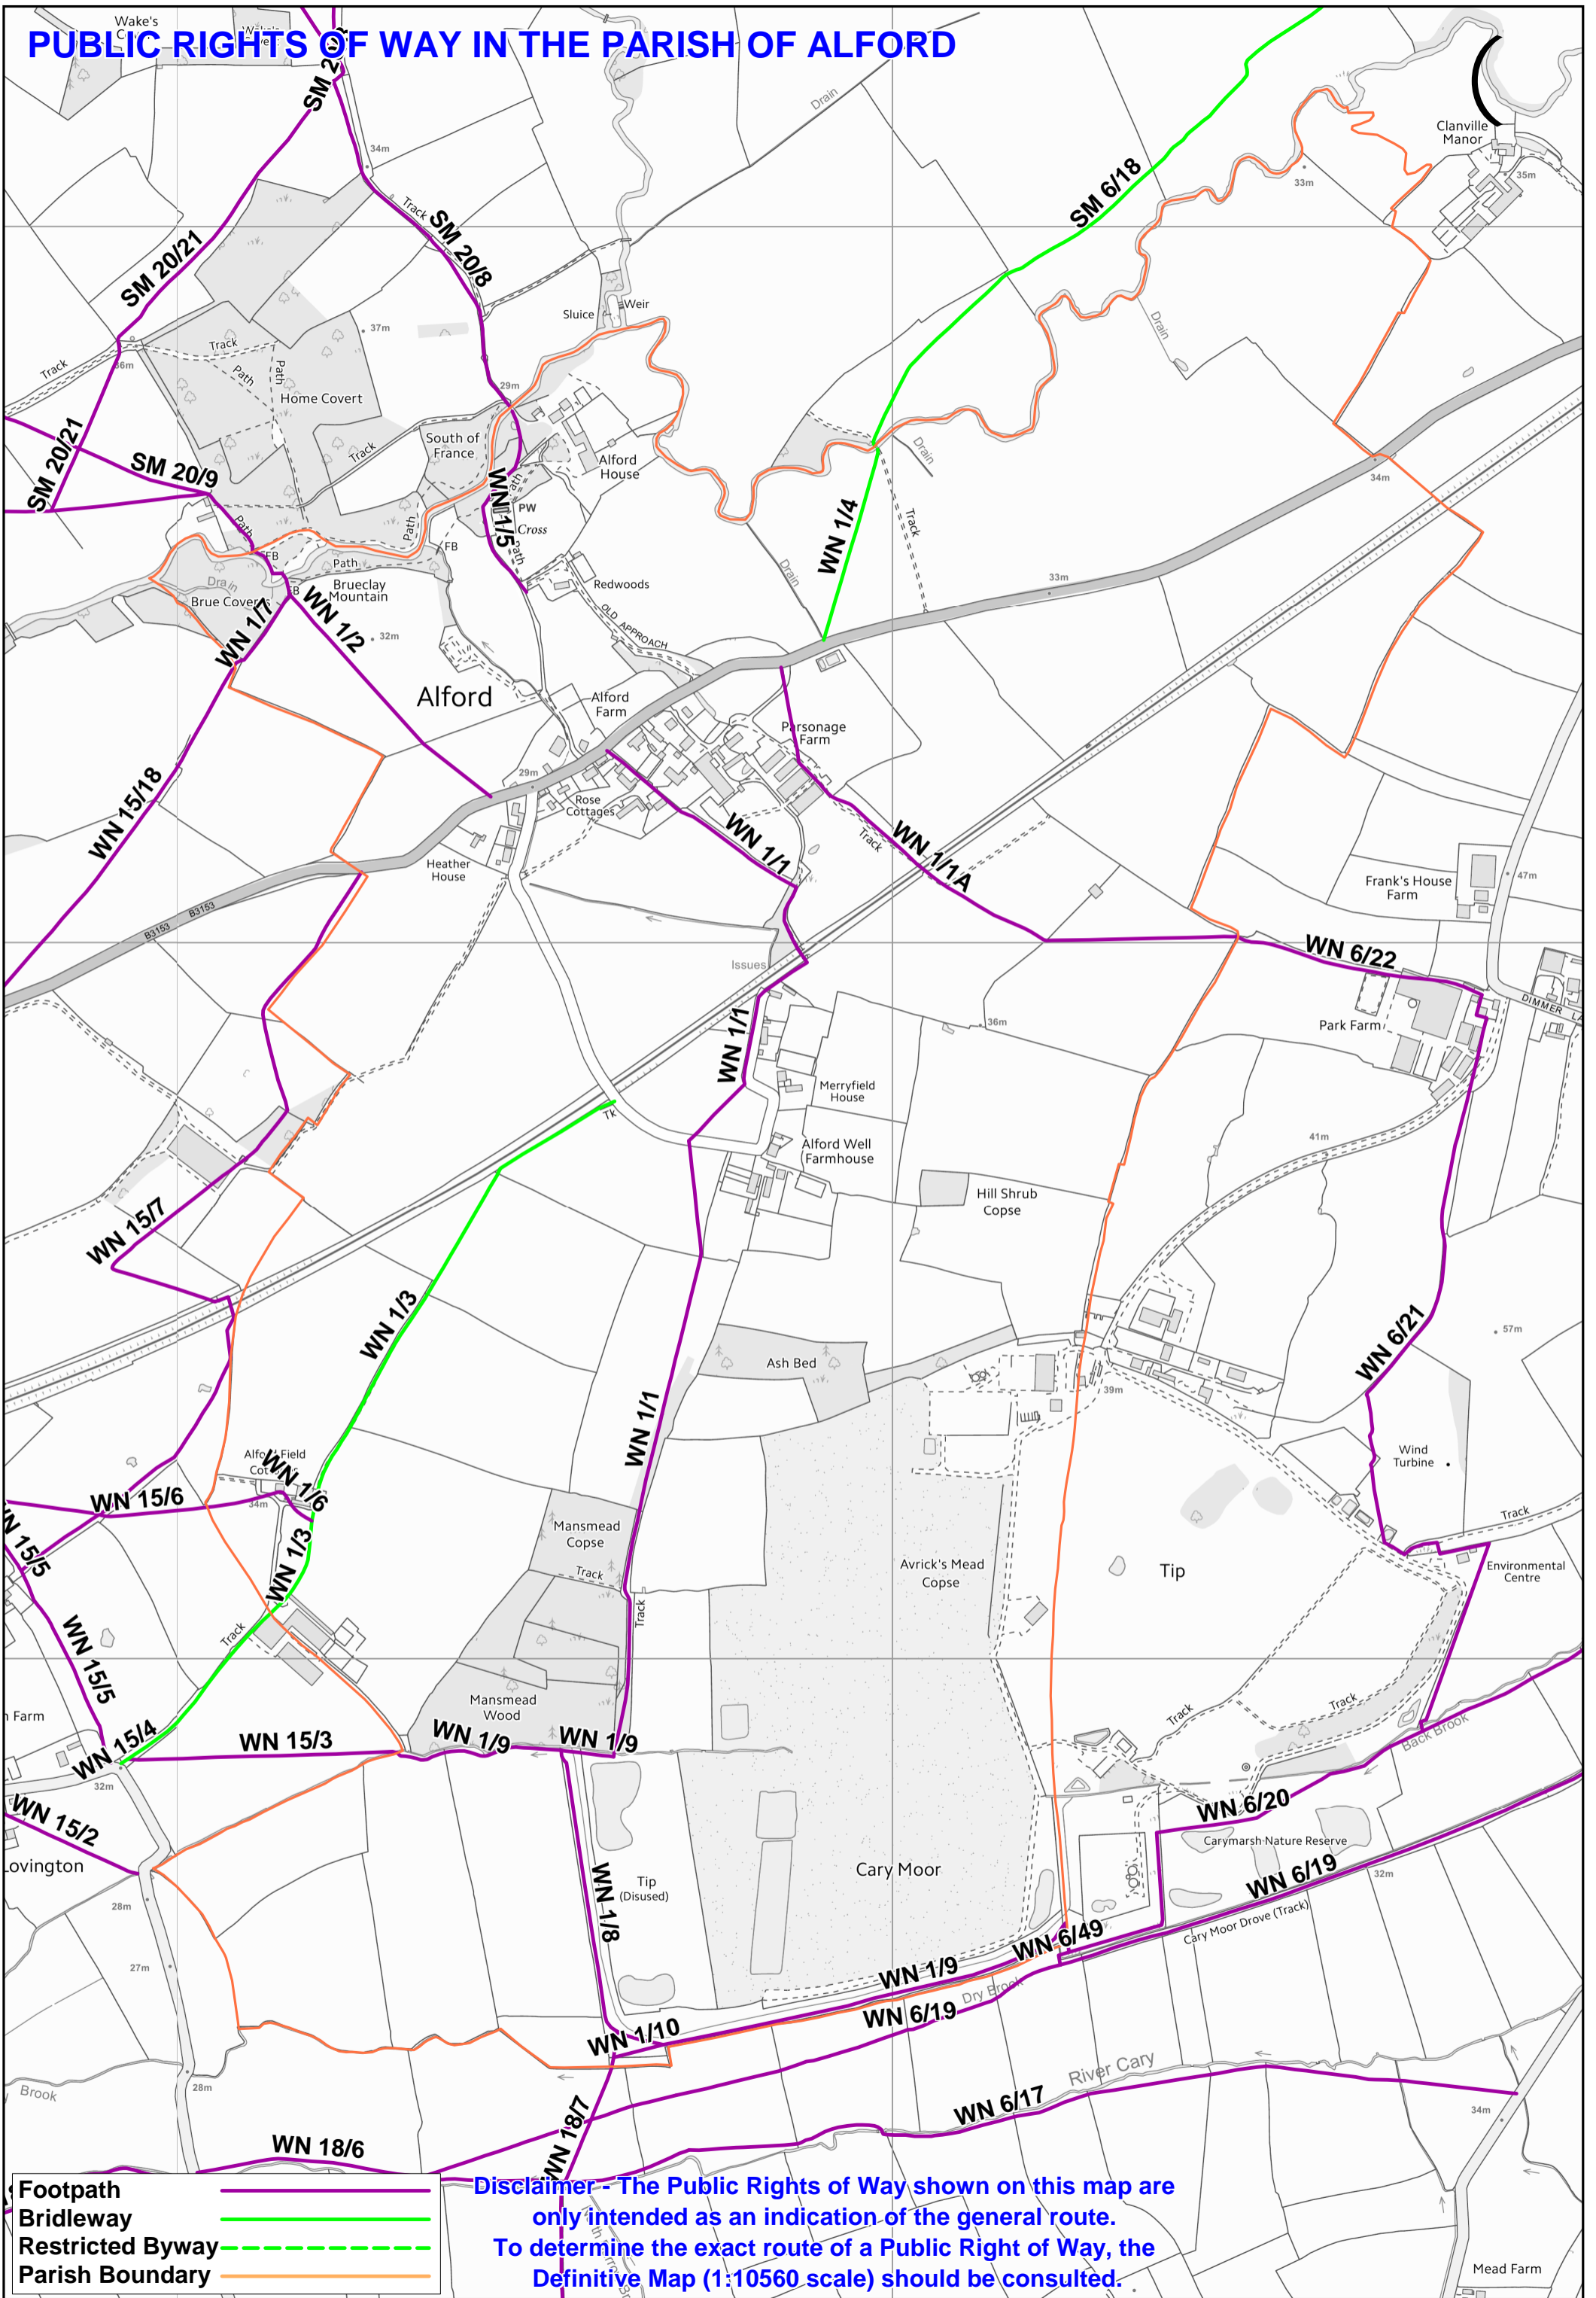

PUBLIC RIGHTS OF WAY IN THE PARISH OF ALFORD

- Footpath** —
- Bridleway** —
- Restricted Byway** - - -
- Parish Boundary** —

Disclaimer - The Public Rights of Way shown on this map are only intended as an indication of the general route. To determine the exact route of a Public Right of Way, the Definitive Map (1:10560 scale) should be consulted.